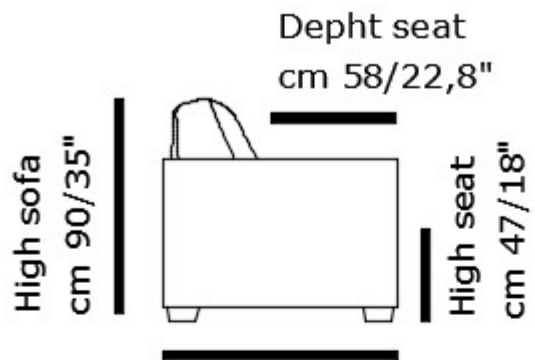

Technical Sheet for Retailers

9 DIGIÒ
LEATHERCOLLECTION

MODEL WINDSOR

Depht sofa
cm 102/40"

Depth sofa bed open
cm 140/55"

3 seater sofa bed
cm 228/90"

V039

INTERIORS					
Seat	Back	Arms	Backrest		
FOAM	FOAM	FOAM	FOAM		

FRAME					
% Particle Board: 40	% Multilayer: 20	% Fir: 30	% Masonite: 10		

SUSPENSION SYSTEM					
	Webbings	Springs		Notes	
Seat:				wooden slats	
Back:					

OTHER ELEMENTS				
Element	Fixed	Removable	Removable system	Notes
Seating cushions:		✓	ZIP	
Back cushions:		✓	ZIP	
Arms:	✓			