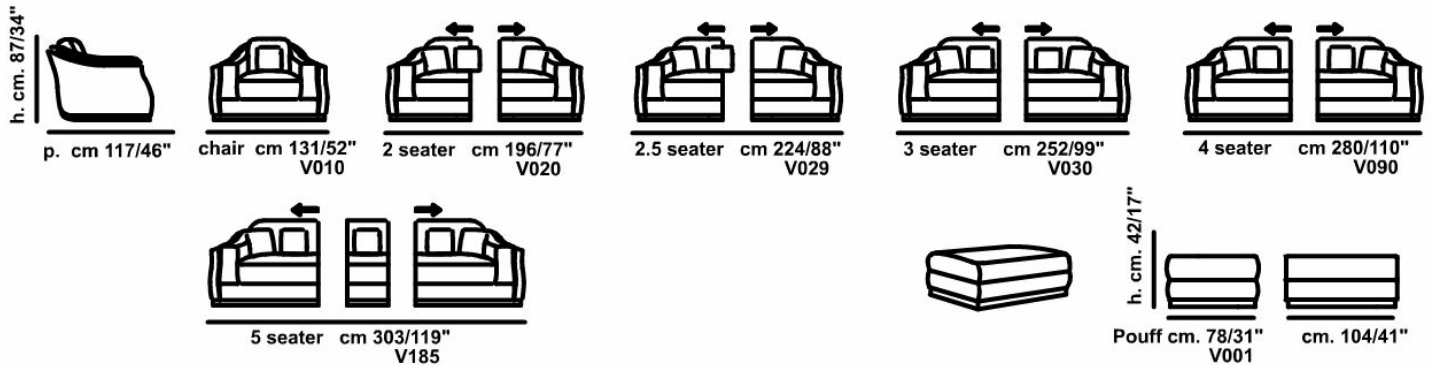

Technical Sheet for Retailers

KATHLEEN MARIE®
ITALIA
by **DIGIO**
LUXURY LEATHER FURNITURE HANDCRAFTED & MADE EXCLUSIVELY IN ITALY

Mod. **SOPHIA**