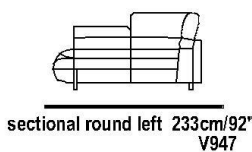

Mod. SIROLO