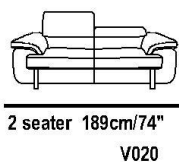

Mod. SIROLO