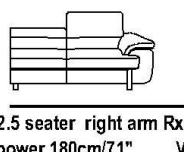

Mod. SIROLO