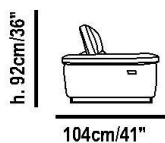

Mod. SIROLO