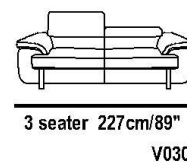

Mod. SIROLO