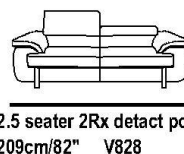

Mod. SIROLO