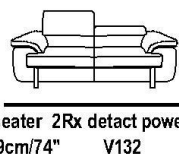

Mod. SIROLO