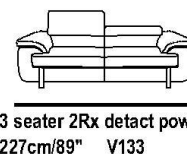

Mod. SIROLO