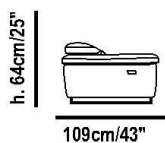

Mod. SIROLO