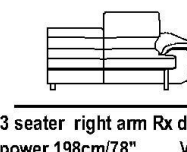

Mod. SIROLO