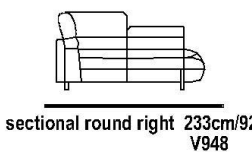

Mod. SIROLO