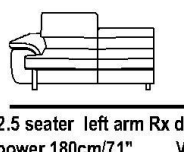

Mod. SIROLO