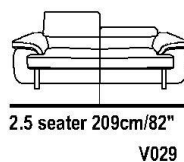

Mod. SIROLO