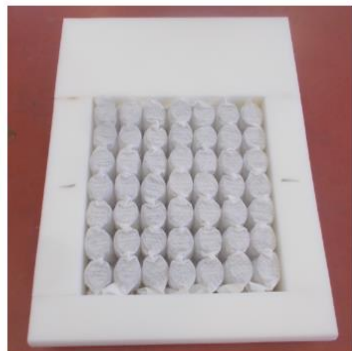

Technical Sheet for Retailers

by
DIGIÒ
LEATHER SOFAS

MODEL MINA

Chair
cm 98/39" **V010**

2 seater
cm 158/62" **V020**

3 seater
cm 218/86" **V030**

INTERIORS

Seat	Back	Arms	Backrest
FOAM	FOAM	FOAM	FOAM

FRAME

% Particle Board: 30	% Multilayer: 20	% Fir: 30	% Masonite: 20
-----------------------------	-------------------------	------------------	-----------------------

SUSPENSION SYSTEM

	Webbings	Springs	Notes
Seat:	<input type="checkbox"/>		
Back:		<input type="checkbox"/>	