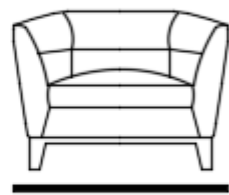

Technical Sheet for Retailers

by
DIGIÒ
LEATHER SOFAS

MODEL MINA

Chair
cm 98/39" **V010**

2 seater
cm 158/62" **V020**

3 seater
cm 218/86" **V030**

INTERIORS

Seat	Back	Arms	Backrest
FOAM	FOAM	FOAM	FOAM