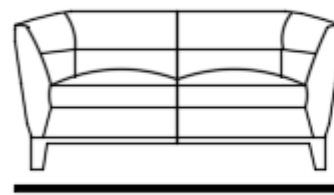

Technical Sheet for Retailers

by
DIGIÒ
LEATHER SOFAS

MODEL MINA

Chair
cm 98/39" **V010**

2 seater
cm 158/62" **V020**

3 seater
cm 218/86" **V030**

INTERIORS

Seat	Back	Arms	Backrest
FOAM	FOAM	FOAM	FOAM