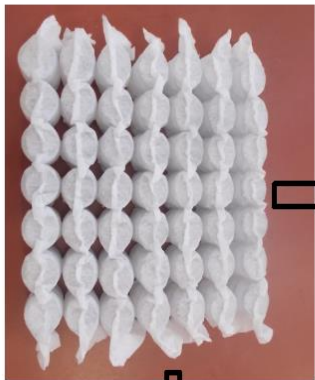

INTERIORS

Seat	Back	Arms	Backrest
FOAM	FOAM	FOAM	FOAM

FRAME

% Particle Board: 30	% Multilayer: 20	% Fir: 30	% Masonite: 20

SUSPENSION SYSTEM

	Webbings	Springs	Notes
Seat:	☐		
Back:		☐