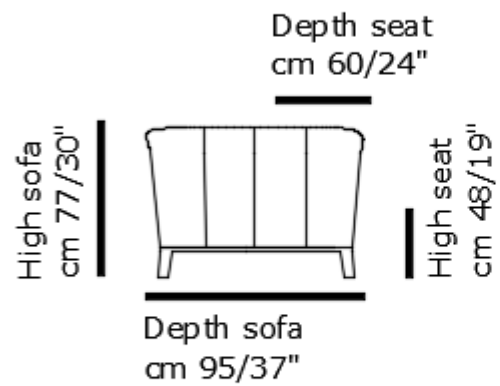

Technical Sheet for Retailers

by
DIGIÒ
LEATHER SOFAS

MODEL MINA

Chair
cm 98/39" **V010**

2 seater
cm 158/62" **V020**

3 seater
cm 218/86" **V030**

INTERIORS

Seat	Back	Arms	Backrest
FOAM	FOAM	FOAM	FOAM