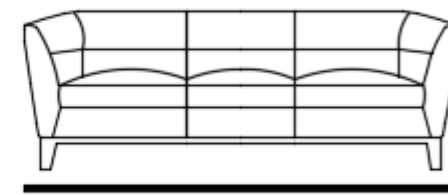

Technical Sheet for Retailers

by
DIGIÒ
LEATHER SOFAS

MODEL MINA

Chair
cm 98/39" **V010**

2 seater
cm 158/62" **V020**

3 seater
cm 218/86" **V030**

INTERIORS

Seat	Back	Arms	Backrest
FOAM	FOAM	FOAM	FOAM