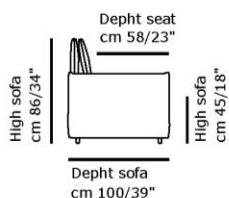

Technical Sheet for Retailers

Mod. LUX

Chair sofa bed
cm 120/47" **V101**

2 seater sofa bed
cm 140/55" **V078**

2,5 seater sofa bed
cm 180/71" **V100**

C.I. large w/console
reversible
cm 91/36" **V984**

Depth sofa bed open
cm 214/84"

Depth C.I.
cm 160/63"

2 seater arm sofa bed
reversible
cm 150/59" **V869**

2,5 seater arm sofa bed
reversible
cm 170/67" **V873**

C.I. small w/console
reversible
cm 81/32" **V983**

Arm
BR01

2,5 seater no arm sofa bed
reversible
cm 170/67" **V985**

C.I. no arm large
w/console reversible
cm 91/36" **V986**

INTERIORS ¹																									
Seat			Back				Arms				Backrest														
FOAM			FOAM				FOAM				FOAM														
FRAME																									
% Particle Board: 35			% Multilayer: 10				% Fir: 35				% Masonite: 20														
SUSPENSION SYSTEM																									
		Belts			Masonite				Notes																
Seat:		<input type="checkbox"/>							ELECTRO WELDED																
Back:					<input type="checkbox"/>																				
OTHER ELEMENTS																									
Element		Fixed			Removable				Removable system			Notes													
Seat:		<input type="checkbox"/>																							
Back:					<input type="checkbox"/>				ZIP																
Arms:					<input type="checkbox"/>				BAYONETS																
Backrest:																									
FEET																									
	Metal						Wooden						PVC												
	Aluminium			Steel																					
	Satin	Chrome	Smoke Grey	Satin	Chrome	Smoke Grey	Dark Walnut	Gold Walnut	Cherry					Dark Walnut	Gold Walnut	Cherry	Black	Satin							
Feet							<input type="checkbox"/>																		