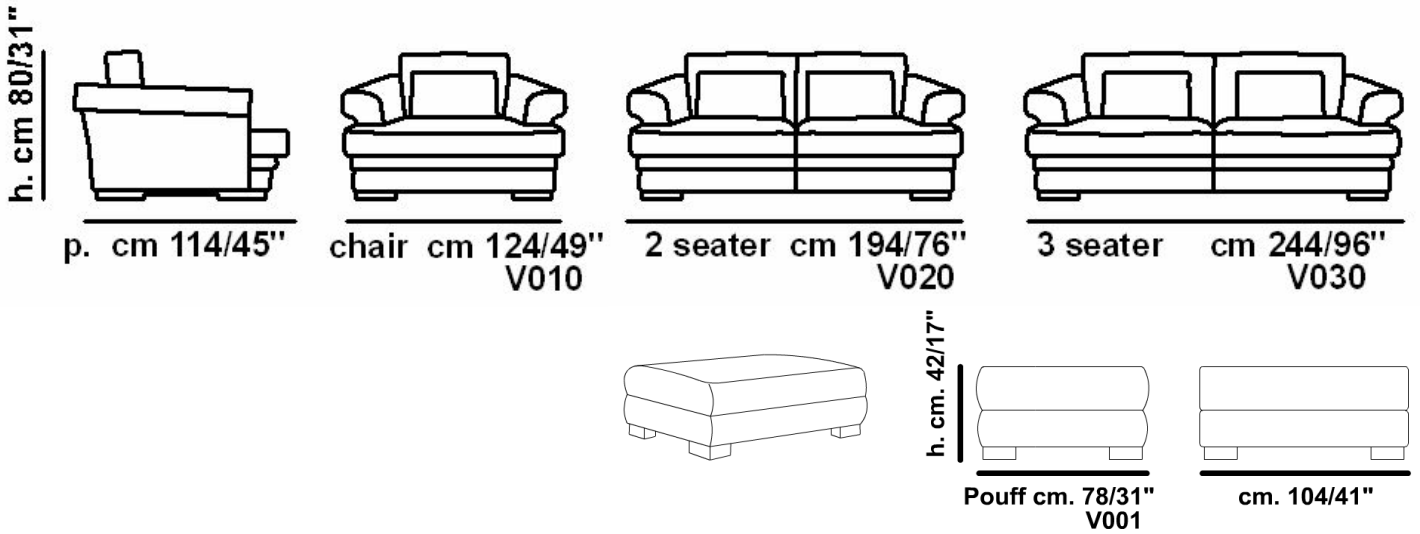

Leathers not available

	<u>Luxury</u>	<u>Natural</u>	<u>Natural</u>	
			Gotica (1500)	
		Ranch (2000)		

Notes: