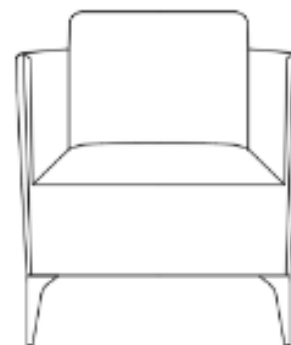

Technical Sheet for Retailers

DIGIÒ
LEATHER SOFAS

MODEL ISABELLA

High chair
cm 78/31"

Depth seat
cm 51/20"

High seat
cm 42/16"

Depth chair
cm 77/30"

Chair
cm 67/26" **V010**

INTERIORS

	Seat	Arms	Back
FOAM	£ 35kg/m ³	£ 18kg/m ³	£ 25kg/m ³
FIBERFILL			
PLUME D'OIE			

FRAME

% Particle Board: 20%	% Multilayer: 40%	% Fir: 30%	% Masonite: 10%
------------------------------	--------------------------	-------------------	------------------------

SUSPENSION SYSTEM

	Webbings	Springs	Notes
Seat	£		
Back		£	

OTHER ELEMENTS

Element	Fixed	Removable	Removable system	Notes
Seating cushions:	£			
Back cushions:	£			
Arms:	£			

FEET

Metal	Wooden	PVC
£		