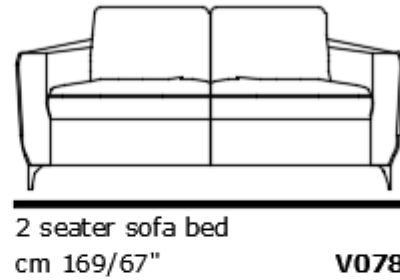

Technical Sheet for Retailers

9 DIGIÒ
LEATHER COLLECTION

MODEL FOREST

INTERIORS							
Seat		Back		Arms		Backrest	
FOAM		FOAM		FOAM		FOAM	

FRAME					
% Particle Board: 30	% Multilayer: 20	% Fir: 30	% Masonite: 20		