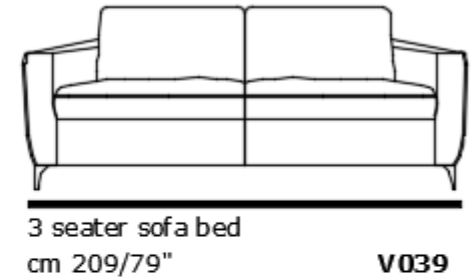

Technical Sheet for Retailers

9 DIGIÒ
LEATHER COLLECTION

MODEL FOREST

INTERIORS							
Seat		Back		Arms		Backrest	
FOAM		FOAM		FOAM		FOAM	

FRAME					
% Particle Board: 30	% Multilayer: 20	% Fir: 30	% Masonite: 20		