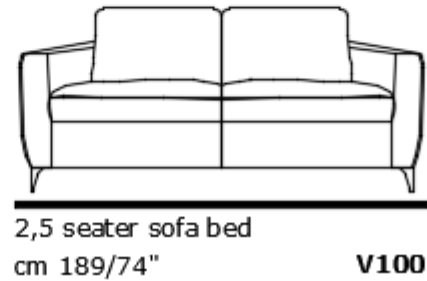

Technical Sheet for Retailers

9 DIGIÒ
LEATHER COLLECTION

MODEL FOREST

INTERIORS							
Seat		Back		Arms		Backrest	
FOAM		FOAM		FOAM		FOAM	

FRAME					
% Particle Board: 30	% Multilayer: 20	% Fir: 30	% Masonite: 20		