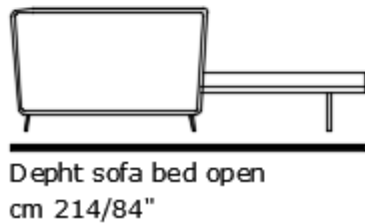

Technical Sheet for Retailers

9 DIGIÒ
LEATHER COLLECTION

MODEL FOREST

INTERIORS							
Seat		Back		Arms		Backrest	
FOAM		FOAM		FOAM		FOAM	

FRAME					
% Particle Board: 30	% Multilayer: 20	% Fir: 30	% Masonite: 20		

SUSPENSION SYSTEM				
	Webbings	Springs		Notes
Seat:	<input type="checkbox"/>			
Back:	<input type="checkbox"/>			

OTHER ELEMENTS				
Element	Fixed	Removable	Removable system	Notes
Seating cushions:	<input type="checkbox"/>			
Back cushions:		<input type="checkbox"/>	ZIP	
Arms:	<input type="checkbox"/>			