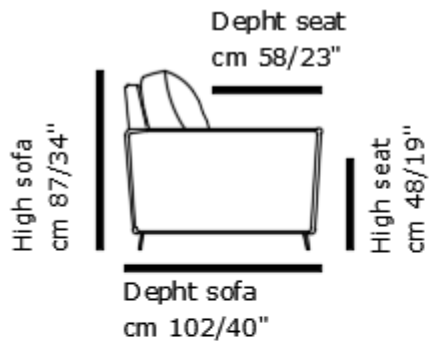

Technical Sheet for Retailers

9 DIGIÒ
LEATHER COLLECTION

MODEL FOREST

INTERIORS							
Seat		Back		Arms		Backrest	
FOAM		FOAM		FOAM		FOAM	

FRAME					
% Particle Board: 30	% Multilayer: 20	% Fir: 30	% Masonite: 20		