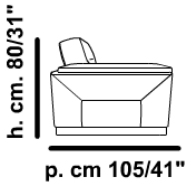

by

Mod. ANNA

chair cm 127/50"
V010

2 seater cm 198/78"
V020

3 seater cm 238/94"
V030

3 seater large cm 296/116"
V063

Leathers not available

	<u>Luxury</u>	<u>Natural</u>		<u>Natural</u>	
			Gotica (1500)		
			Ranch (2000)		

NOTE

Seat height= cm 47/18"

Seat depth= cm 63/25"

¹ In case of feather, this is in line with the UNI EN 12934 regulation. The feather is held in bags.