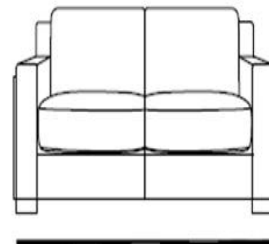

Technical Sheet for Retailers

**9 DIGIÒ**  
LEATHER COLLECTION

**MODEL ALAVES**

High sofa  
cm 85/33"

Depth seat  
cm 58/23"

High seat  
cm 48/19"

Depth sofa  
cm 96/38"

Chair sofa bed  
cm 124/49" **V101**

2 seater sofa bed  
cm 174/69" **V078**

3 seater sofa bed  
cm 214/84" **V039**

Depth sofa bed open  
cm 214/84"

2,5 seater sofa bed  
cm 194/76" **V100**

--	--	--	--	--	--	--	--	--	--	--	--

INTERIORS											
Seat			Back			Arms			Backrest		
FOAM			FOAM			FOAM			FOAM		