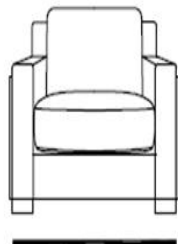

Technical Sheet for Retailers

**9 DIGIÒ**  
LEATHER COLLECTION

**MODEL ALAVES**

High sofa  
cm 85/33"

Depth seat  
cm 58/23"

High seat  
cm 48/19"

Depth sofa  
cm 96/38"

Chair sofa bed  
cm 124/49" **V101**

2 seater sofa bed  
cm 174/69" **V078**

3 seater sofa bed  
cm 214/84" **V039**

Depth sofa bed open  
cm 214/84"

2,5 seater sofa bed  
cm 194/76" **V100**

--	--	--	--	--	--	--	--	--	--	--	--

INTERIORS											
Seat			Back			Arms			Backrest		
FOAM			FOAM			FOAM			FOAM		