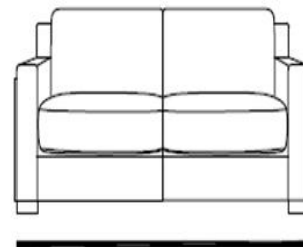

Technical Sheet for Retailers

**9 DIGIÒ**  
LEATHER COLLECTION

**MODEL ALAVES**

High sofa  
cm 85/33"

Depth seat  
cm 58/23"

High seat  
cm 48/19"

Depth sofa  
cm 96/38"

Chair sofa bed  
cm 124/49" **V101**

2 seater sofa bed  
cm 174/69" **V078**

3 seater sofa bed  
cm 214/84" **V039**

Depth sofa bed open  
cm 214/84"

2,5 seater sofa bed  
cm 194/76" **V100**

--	--	--	--	--	--	--	--	--	--	--	--

INTERIORS											
Seat			Back			Arms			Backrest		
FOAM			FOAM			FOAM			FOAM		