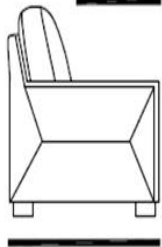

Technical Sheet for Retailers

**9 DIGIÒ**  
LEATHER COLLECTION

**MODEL ALAVES**

High sofa  
cm 85/33"

Depth seat  
cm 58/23"

High seat  
cm 48/19"

Depth sofa  
cm 96/38"

Chair sofa bed  
cm 124/49" **V101**

2 seater sofa bed  
cm 174/69" **V078**

3 seater sofa bed  
cm 214/84" **V039**

Depth sofa bed open  
cm 214/84"

2,5 seater sofa bed  
cm 194/76" **V100**

--	--	--	--	--	--	--	--	--	--	--	--

INTERIORS											
Seat			Back			Arms			Backrest		
FOAM			FOAM			FOAM			FOAM		