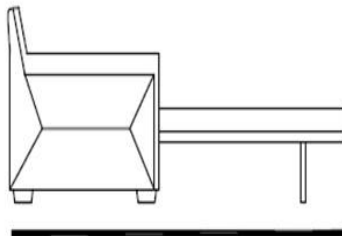

Technical Sheet for Retailers

**9 DIGIÒ**  
LEATHER COLLECTION

**MODEL ALAVES**

High sofa  
cm 85/33"

Depth seat  
cm 58/23"

High seat  
cm 48/19"

Depth sofa  
cm 96/38"

Chair sofa bed  
cm 124/49" **V101**

2 seater sofa bed  
cm 174/69" **V078**

3 seater sofa bed  
cm 214/84" **V039**

Depth sofa bed open  
cm 214/84"

2,5 seater sofa bed  
cm 194/76" **V100**

--	--	--	--	--	--	--	--	--	--	--	--

INTERIORS											
Seat			Back			Arms			Backrest		
FOAM			FOAM			FOAM			FOAM		