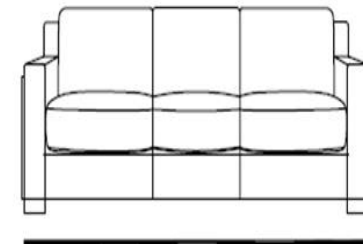

Technical Sheet for Retailers

**9 DIGIÒ**  
LEATHER COLLECTION

**MODEL ALAVES**

High sofa  
cm 85/33"

Depth seat  
cm 58/23"

High seat  
cm 48/19"

Depth sofa  
cm 96/38"

Chair sofa bed  
cm 124/49" **V101**

2 seater sofa bed  
cm 174/69" **V078**

3 seater sofa bed  
cm 214/84" **V039**

Depth sofa bed open  
cm 214/84"

2,5 seater sofa bed  
cm 194/76" **V100**

--	--	--	--	--	--	--	--	--	--	--	--

INTERIORS											
Seat			Back			Arms			Backrest		
FOAM			FOAM			FOAM			FOAM		